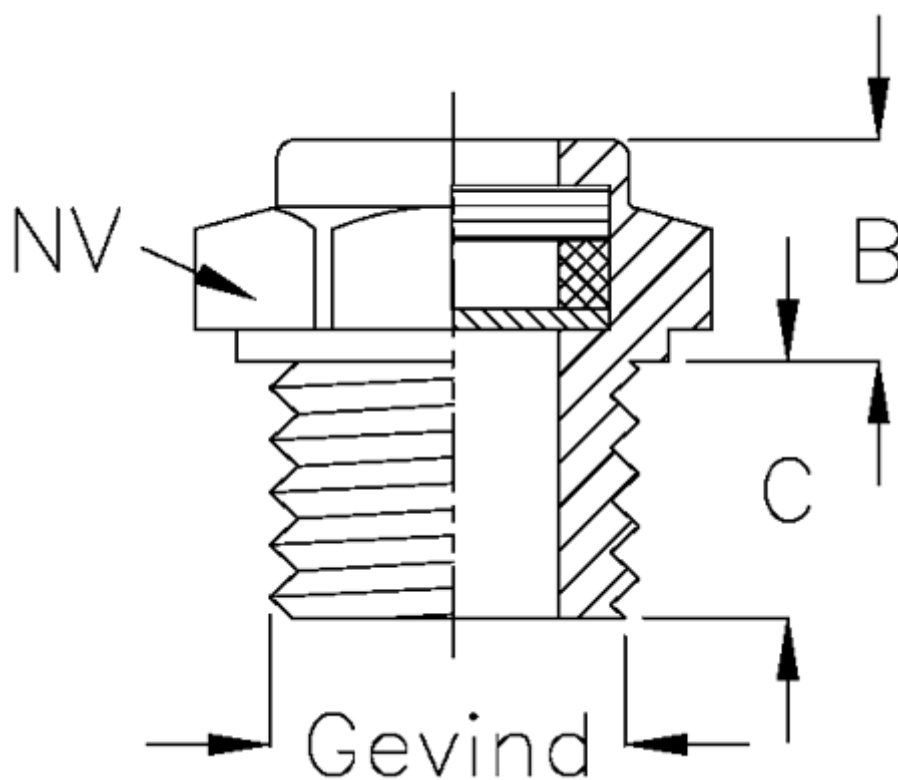

Article number: 21380422

Description: Visual level indicator with seal
Type 38A M16x1,5

Measures

B = 10

C = 9

NV = 22

Thread = M16x1,5